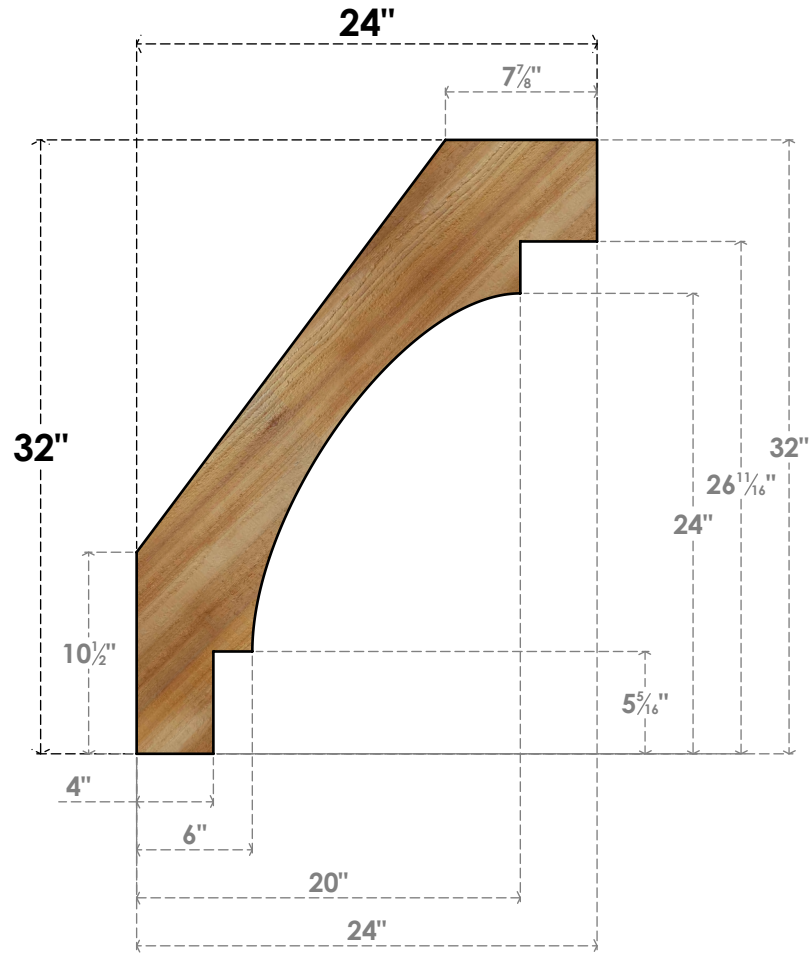

BRC04X24X32MRC00RWR

4"W X 24"D X 32"H MERCED ROUGH SAWN BRACE, WESTERN RED CEDAR

SIDE

FRONT

EKENA MILLWORK
 2300 WEST MAIN ST.
 CLARKSVILLE, TX 75426
 TOLL FREE: 866-607-0453
 WWW.EKENAMILLWORK.COM

NOTES

1. INSTALLATION TO BE COMPLETED IN ACCORDANCE WITH MANUFACTURER'S SPECIFICATIONS.
2. DRAWING MAY NOT BE TO SCALE
3. THIS DRAWING IS INTENDED FOR DESIGN AND PLANNING PURPOSES ONLY.
4. ALL INFORMATION CONTAINED HEREIN WAS CURRENT AT THE TIME OF DEVELOPMENT BUT MUST BE REVIEWED AND APPROVED BY THE PRODUCT MANUFACTURER TO BE CONSIDERED ACCURATE.
5. PRODUCTS ARE NOT KILN DRIED. THIS ITEM IS UNIQUE AND WILL CONTAIN THE NATURAL VARIATIONS THAT THE WOOD SPECIES OFFERS. THIS MAY RESULT IN VARIATIONS UP TO 1/4"