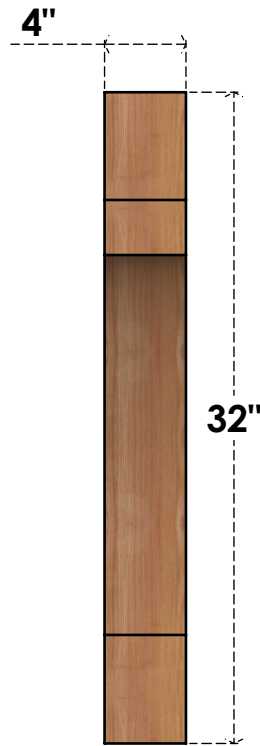

BRC04X24X32MRC00RWR

4"W X 24"D X 32"H MERCED ROUGH SAWN BRACE, WESTERN RED CEDAR

SIDE

FRONT

EKENA MILLWORK
 2300 WEST MAIN ST.
 CLARKSVILLE, TX 75426
 TOLL FREE: 866-607-0453
 WWW.EKENAMILLWORK.COM

NOTES

1. INSTALLATION TO BE COMPLETED IN ACCORDANCE WITH MANUFACTURER'S SPECIFICATIONS.
2. DRAWING MAY NOT BE TO SCALE
3. THIS DRAWING IS INTENDED FOR DESIGN AND PLANNING PURPOSES ONLY.
4. ALL INFORMATION CONTAINED HEREIN WAS CURRENT AT THE TIME OF DEVELOPMENT BUT MUST BE REVIEWED AND APPROVED BY THE PRODUCT MANUFACTURER TO BE CONSIDERED ACCURATE.
5. PRODUCTS ARE NOT KILN DRIED. THIS ITEM IS UNIQUE AND WILL CONTAIN THE NATURAL VARIATIONS THAT THE WOOD SPECIES OFFERS. THIS MAY RESULT IN VARIATIONS UP TO 1/4"